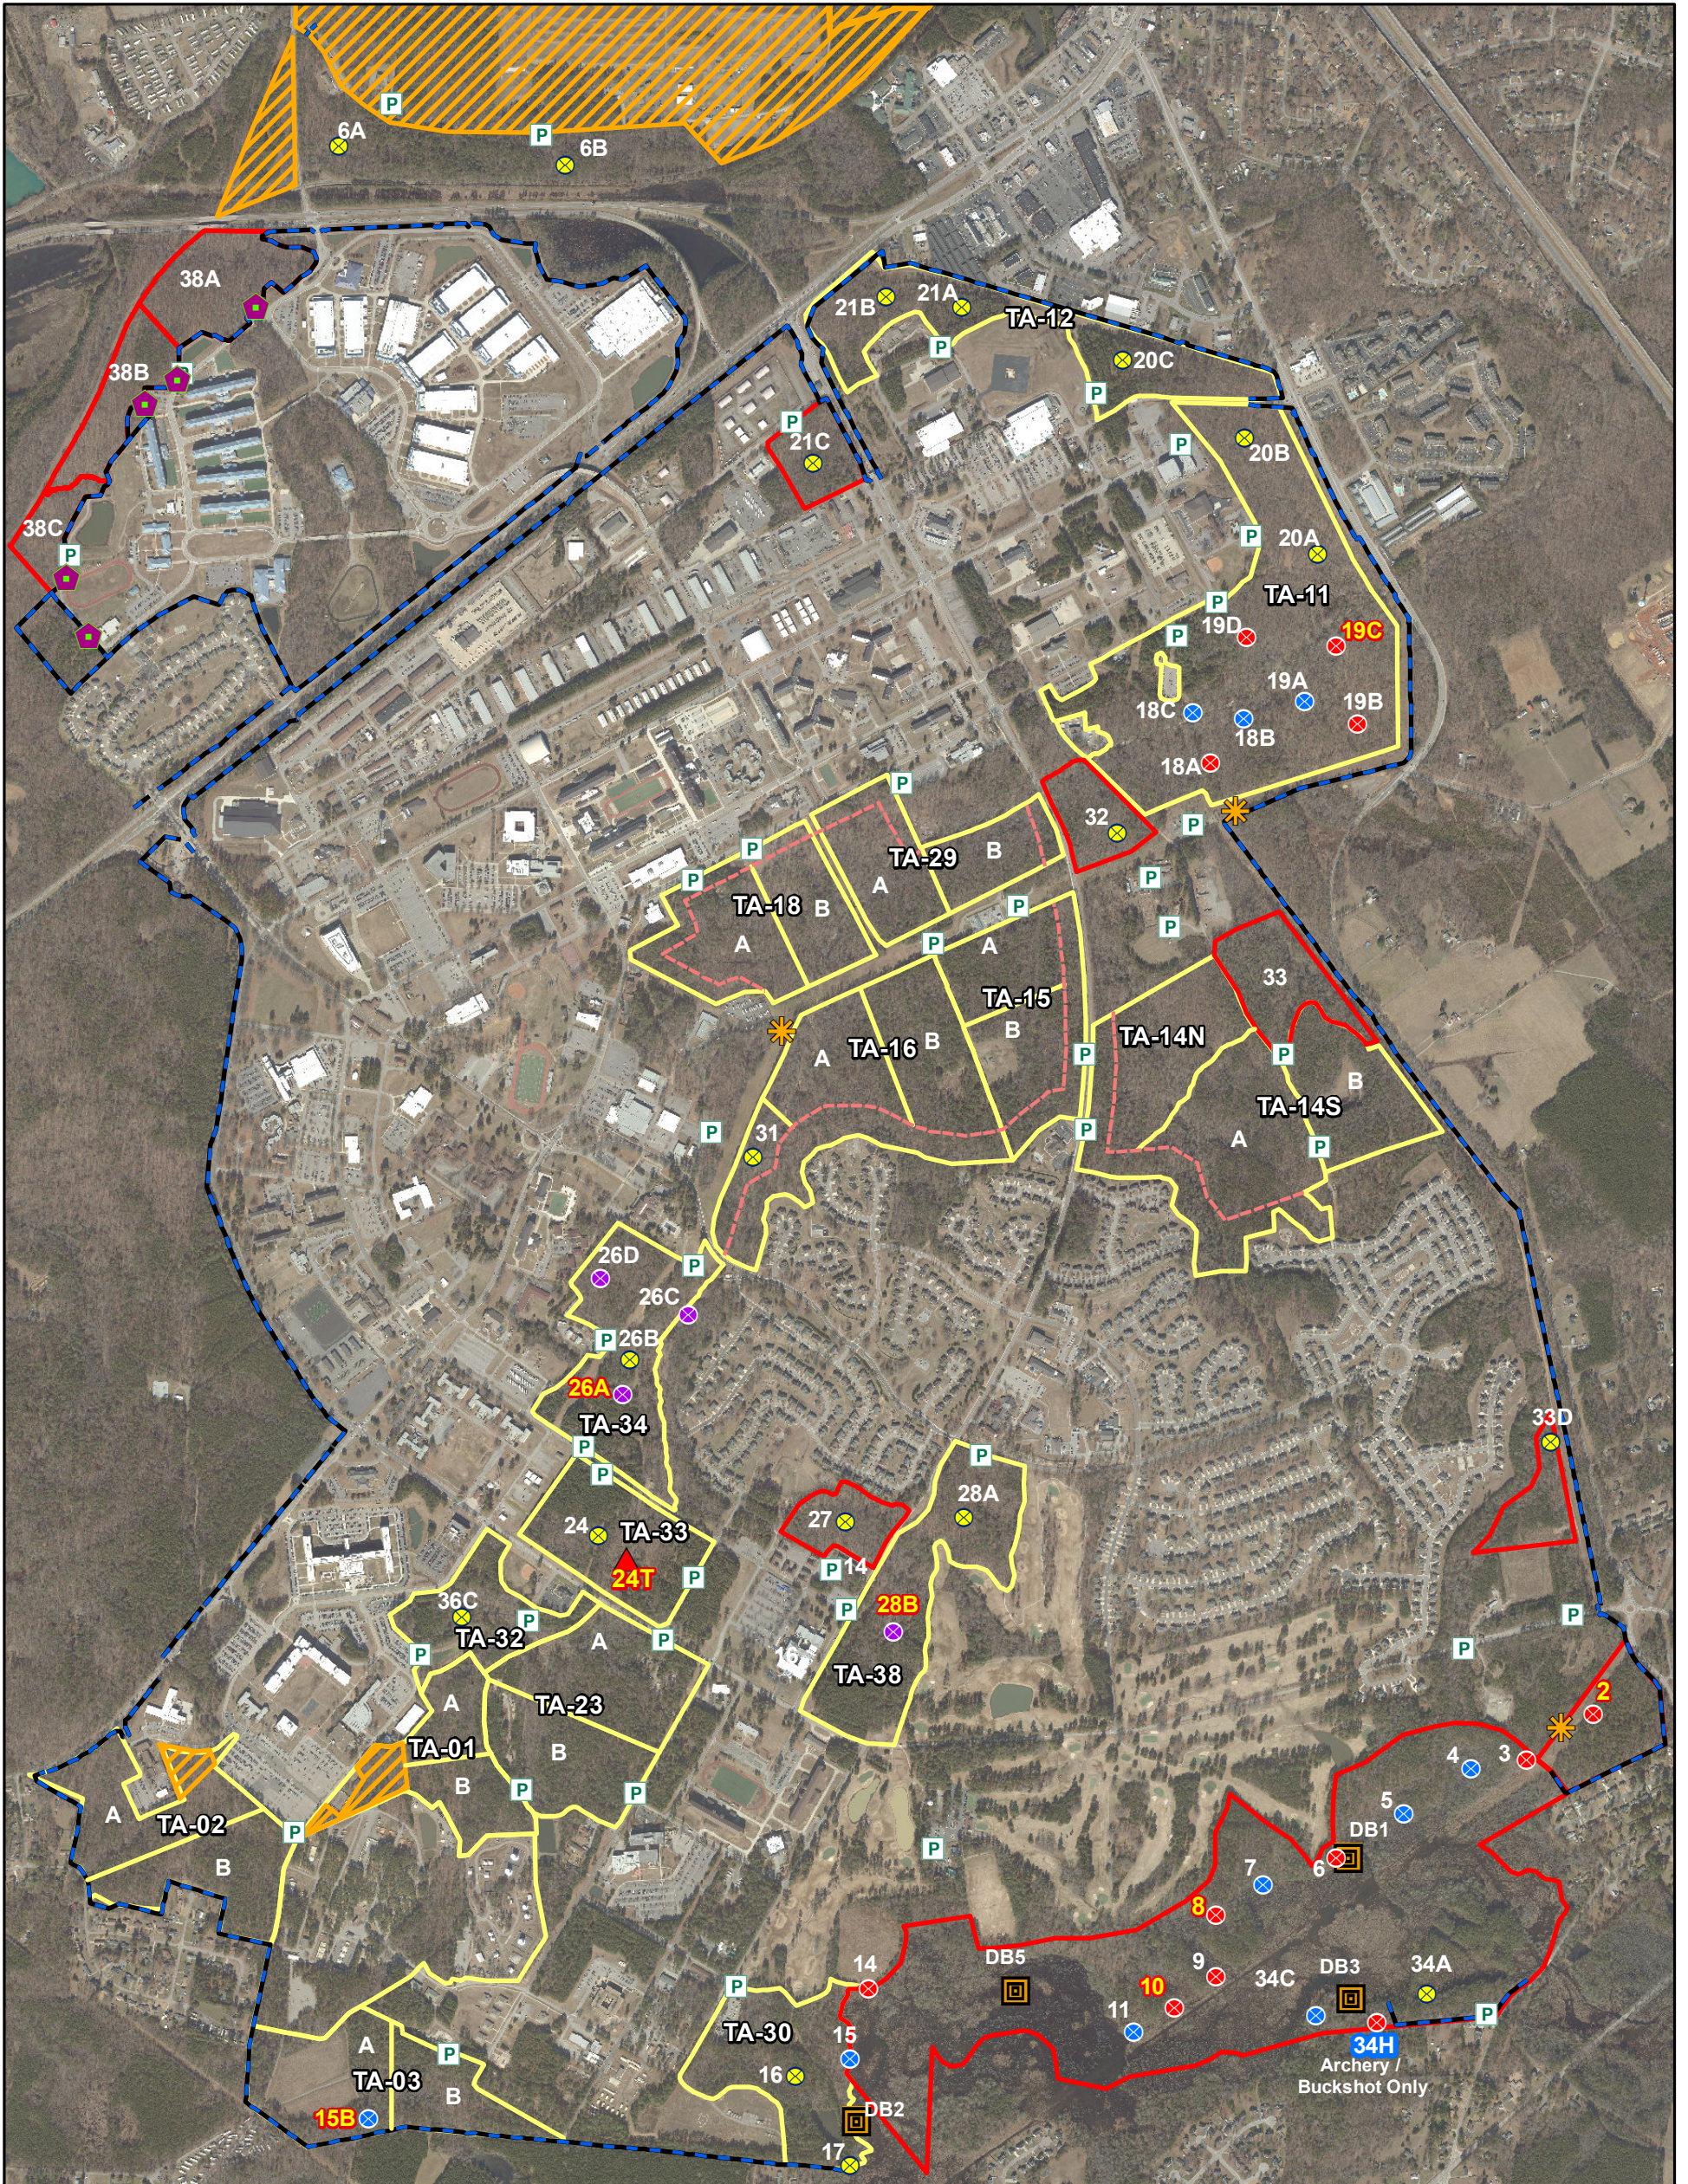

2023 Cantonment Area Hunting Map

Legend

- | | |
|--------------------------------|------------------------------|
| ⊗ ArcheryOnly_Stands | Ⓟ Parking |
| ⊗ Archery_Only_Stand_Furnished | ⬠ Ord_Gate |
| ⊗ AllWeapons_Stands | --- BufferZone |
| ⊗ All_Weapons_Stand_Furnished | --- Perimeter_Fence |
| ▲ Tower_stands | ▭ Non-Training_Hunting_Areas |
| ▣ Duck_Blinds | ▭ Training-HuntingAreasC |
| ★ Food_Plots | ▨ Off-Limits |

34H Designates a Mobility-Limited Stand

"26A" Stand #s in yellow are "Buddy" stands.

Bull Hill Rd stands (34A,C,H), Duck blinds, and stands 38A,B,C all require key access.